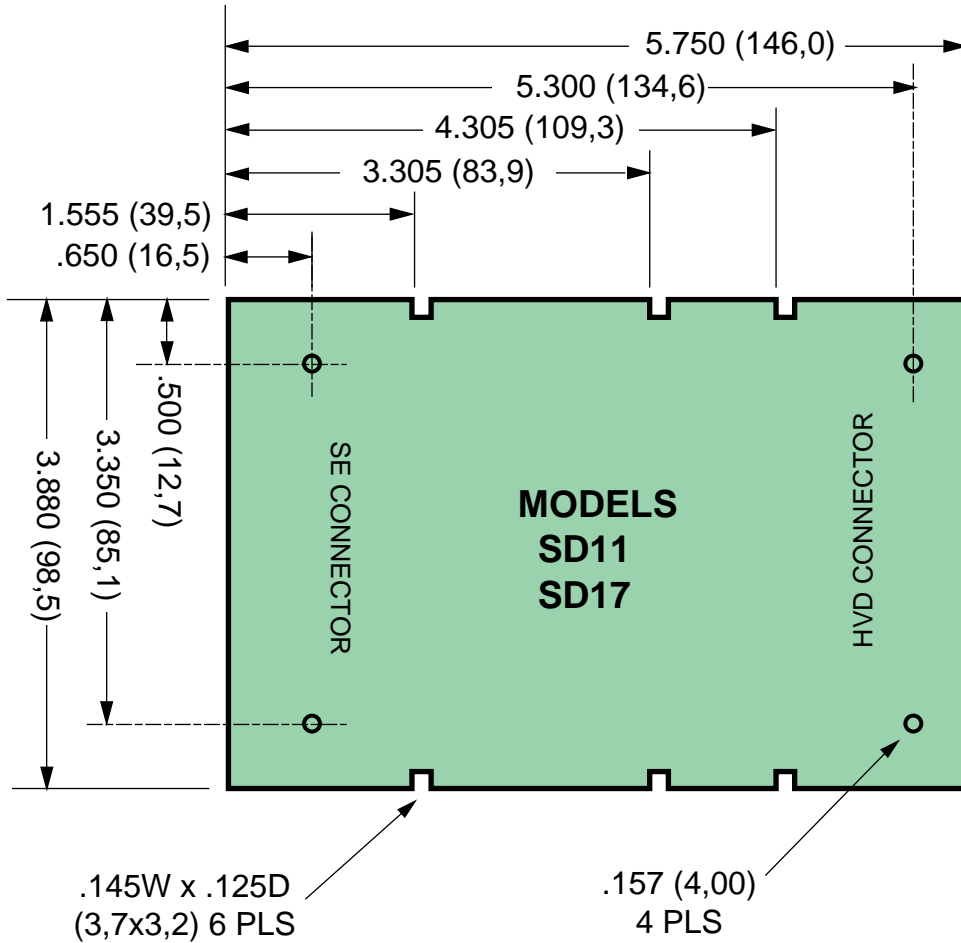

Dimensional Drawing: PARALAN Board-Level Single-ended/Differential Converter

Paralan Corporation
 4655 Ruffner Street
 San Diego, CA 92111
 (858) 560-7266
 FAX: (858) 560-8929